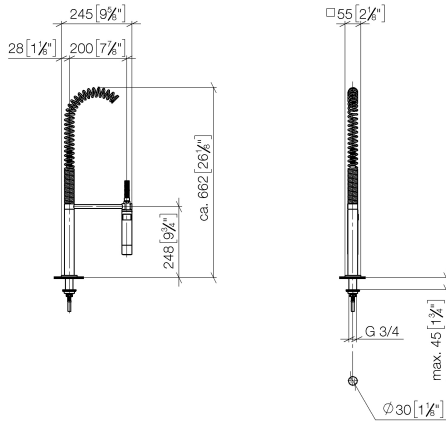

Profi spray set - Chrome

LOT

27 784 970

- spray flow
- automatic diverter for spout/Profi spray set
- height of mixer 665 mm
- individual rosette 55 x 55 mm
- profi spray hole diameter 30mm
- sprayface with anti-scaling system
- lead-free

Can only be combined with 32800680, 32843680.

Intrinsic protection against back flow.

	Chrome	27 784 970-00
	Brushed Platinum	27 784 970-06
	Platinum	27 784 970-08
	Dark Chrome	27 784 970-19
	Brushed Chrome	27 784 970-93
	Brushed Dark Platinum	27 784 970-99

27 784 970

mm [inches]
M 1:10

Flow rate chart

Certificates

Belgaqua_22_277_2
7_3.

27 784 970

Parts for other finishes can be found here: [Brushed](#)
[Platinum](#)

27 784 970

Spare parts list

No.	Item Number	Name	Quantity used	Delivery time
1	04 24 02 046 01-07	pipe	1	10
2	90 23 30 040 00-00	threaded connector	2	10
3	90 24 03 168 00 90	nipple	1	2
4	90 14 20 002 00 90	seal	2	2
5	90 17 09 046 10 90	diverter	1	2
6	09 24 04 112 10 90	nipple	1	2
7	90 14 10 033 00 90	seal	1	2
8	90 21 10 031 10 90	diverter	1	2
9	09 23 01 039 90	sieve	2	2
10	04 21 02 006 00 92	cap	1	2
11	04 23 10 004 03 90	fixing set	1	2
12	09 30 04 067 90	hose	1	2
13	09 27 97 033-00	rosette	1	10
14	09 14 10 120 90	seal	1	2
15	09 11 10 066 10-00	connection	1	60
16	09 14 10 031 90	seal	1	2
17	04 17 20 014 00-00	holder	1	10
18	09 31 11 049 90	pin	1	2
19	09 14 15 012 90	ring	1	2
20	09 14 10 003 90	seal	1	2
21	09 30 01 067 10-00	adaptor	1	10
22	90 23 01 141 00 90	back-flow preventer	1	2
23	09 23 01 046 90	back-flow preventer	1	2
24	90 30 02 065 00-00	hose	1	10
25	09 16 02 034 90	spring	1	2
26	90 18 40 035 00 90	sleeve	1	2
27	04 12 11 094 10-00	shower	1	10