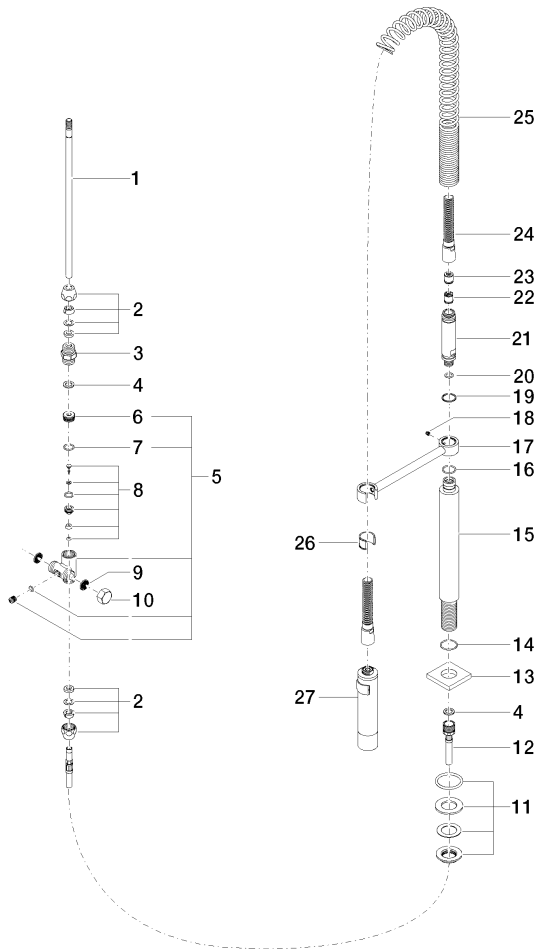

Profi spray set - Chrome

LOT

27 784 970

- spray flow
- automatic diverter for spout/Profi spray set
- height of mixer 665 mm
- individual rosette 55 x 55 mm
- profi spray hole diameter 30mm
- sprayface with anti-scaling system
- lead-free

Can only be combined with 32800680, 32843680.

Intrinsic protection against back flow.

	Chrome	27 784 970-00
	Brushed Platinum	27 784 970-06
	Platinum	27 784 970-08
	Dark Chrome	27 784 970-19
	Brushed Chrome	27 784 970-93
	Brushed Dark Platinum	27 784 970-99

27 784 970

mm [inches]
M 1:10

Flow rate chart

Certificates

Belgaqua_22_277_2
7_3.

27 784 970

Parts for other finishes can be found here: [Brushed](#)
[Platinum](#)

27 784 970

Spare parts list

No.	Item Number	Name	Quantity used	Delivery time
1	04 24 02 046 01-07	pipe	1	10
2	90 23 30 040 00-00	threaded connector	2	10
3	90 24 03 168 00 90	nipple	1	2
4	90 14 20 002 00 90	seal	2	2
5	90 17 09 046 10 90	diverter	1	2
6	09 24 04 112 10 90	nipple	1	2
7	90 14 10 033 00 90	seal	1	2
8	90 21 10 031 10 90	diverter	1	2
9	09 23 01 039 90	sieve	2	2
10	04 21 02 006 00 92	cap	1	2
11	04 23 10 004 03 90	fixing set	1	2
12	09 30 04 067 90	hose	1	2
13	09 27 97 033-00	rosette	1	10
14	09 14 10 120 90	seal	1	2
15	09 11 10 066 10-00	connection	1	60
16	09 14 10 031 90	seal	1	2
17	04 17 20 014 00-00	holder	1	10
18	09 31 11 049 90	pin	1	2
19	09 14 15 012 90	ring	1	2
20	09 14 10 003 90	seal	1	2
21	09 30 01 067 10-00	adaptor	1	10
22	90 23 01 141 00 90	back-flow preventer	1	2
23	09 23 01 046 90	back-flow preventer	1	2
24	90 30 02 065 00-00	hose	1	10
25	09 16 02 034 90	spring	1	2
26	90 18 40 035 00 90	sleeve	1	2
27	04 12 11 094 10-00	shower	1	10